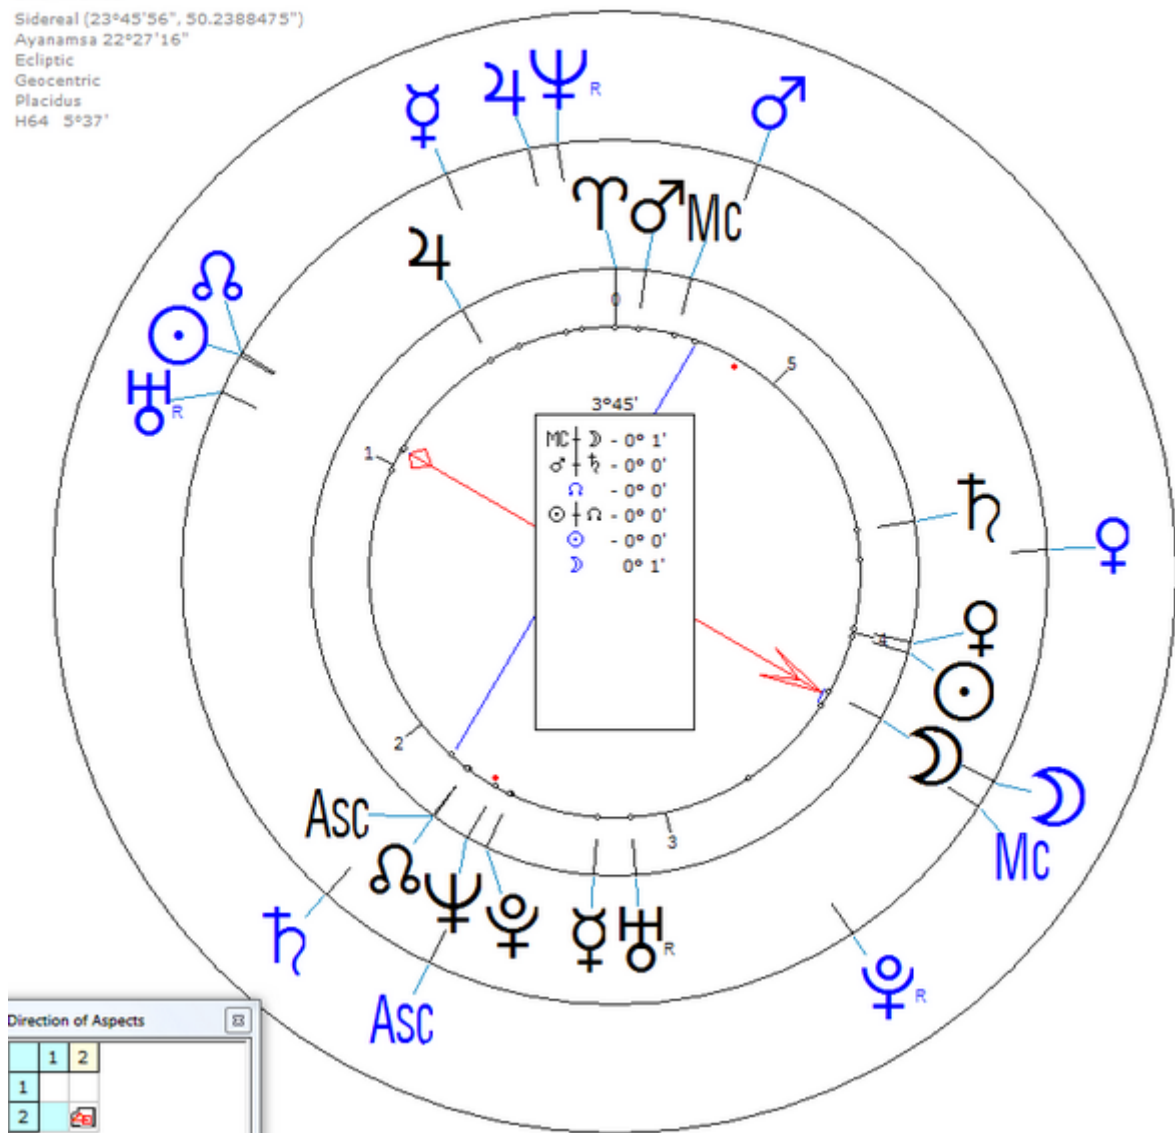

H64 5°37'

Pardinas, Manuel

1 January 1896 at 01:00 (= 01:00 AM)Grado, Spain, 43n23, 6w04
Spanish anarchist who assassinated José Canalejas, the Prime Minister of Spain.

https://www.astro.com/astro-databank/Pardinas,_Manuel